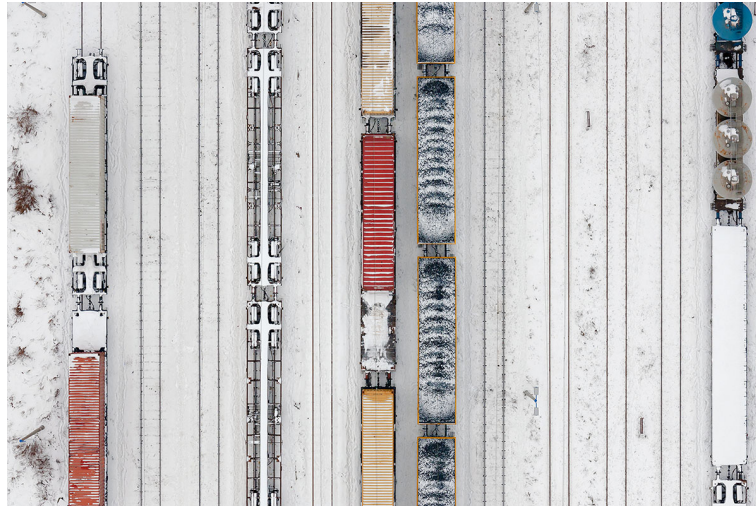

## SE: DEPTH OF WINTER/DEPTH OF WINTER #08

undefined

### DETAILS

Year of the making	2013
Photo name	Depth of Winter #08
Project	Side Effects / SE: Toxic Beauty
Editions	-
Catalogue no.	KK0209DW08K1