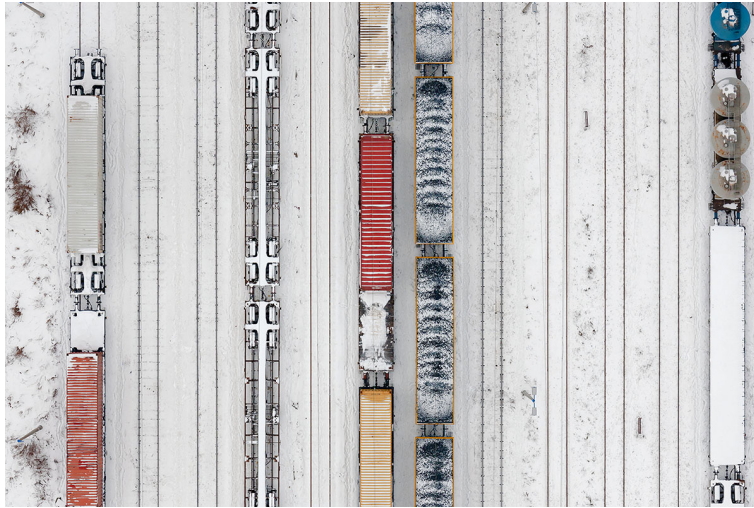

## SE: DEPTH OF WINTER/DEPTH OF WINTER #08

undefined

### DETAILS

Year of the making	2013
Photo name	Depth of Winter #08
Project	Side Effects / SE: Toxic Beauty
Editions	-
Catalogue no.	KK0209DW08K1