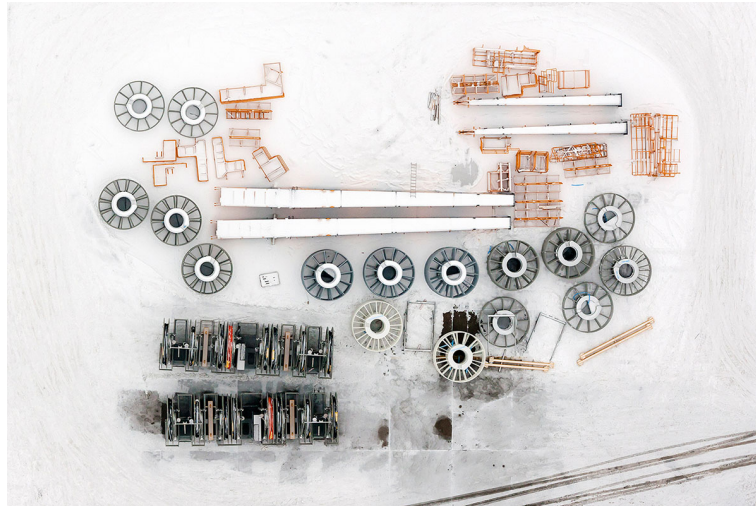

## SE: DEPTH OF WINTER/DEPTH OF WINTER #07

undefined

### DETAILS

Year of the making	2010
Photo name	Depth of Winter #07
Project	Side Effects / SE: Toxic Beauty
Editions	-
Catalogue no.	KK0208DW05K1